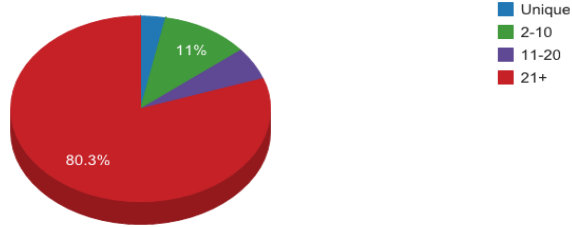

WorldCat Collection Dashboard

US Cent Intelligence Ag

SYMBOL: LCI	TYPE: Unknown	TOTAL WORLDCAT HOLDINGS: 90093	AS OF DATE: August 2011

Holdings Comparisons	Publication Dates	Formats	Conspectus Subjects

Click a slice to view a set of sample records below